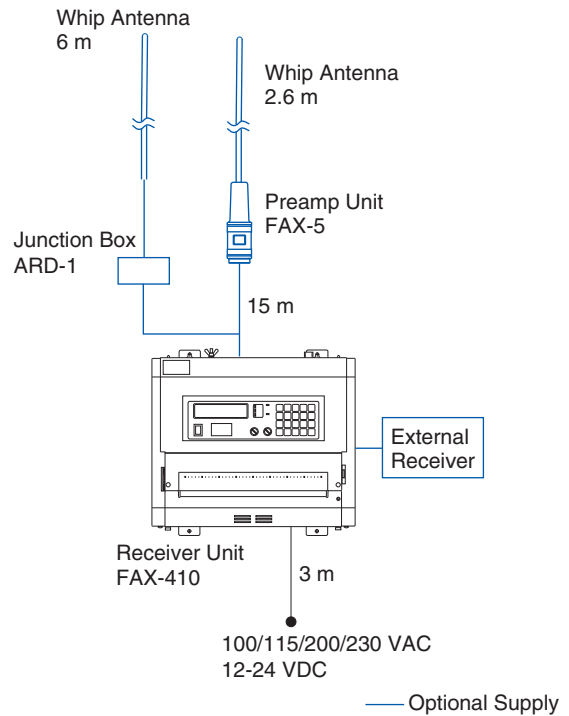

INTERCONNECTION DIAGRAM

All brand and product names are registered trademarks, trademarks or service marks of their respective holders.
SPECIFICATIONS SUBJECT TO CHANGE WITHOUT NOTICE

FURUNO ELECTRIC CO., LTD.
Japan | www.furuno.com

FURUNO U.S.A., INC.
U.S.A. | www.furunousa.com

FURUNO PANAMA S.A.
Republic of Panama | www.furuno.com.pa

FURUNO (UK) LIMITED
U.K. | www.furuno.co.uk

FURUNO NORGE A/S
Norway | www.furuno.no

FURUNO DANMARK A/S
Denmark | www.furuno.dk

FURUNO SVERIGE AB
Sweden | www.furuno.se

FURUNO FINLAND OY
Finland | www.furuno.fi

FURUNO POLSKA Sp. z o.o.
Poland | www.furuno.pl

FURUNO DEUTSCHLAND GmbH
Germany | www.furuno.de

FURUNO FRANCE S.A.S.
France | www.furuno.fr

FURUNO ESPAÑA S.A.
Spain | www.furuno.es

FURUNO ITALIA S.R.L.
Italy | www.furuno.it

FURUNO HELLAS S.A.
Greece | www.furuno.gr

FURUNO (CYPRUS) LTD
Cyprus | www.furuno.com.cy

FURUNO SHANGHAI CO., LTD.
China | www.furuno.com/cn

FURUNO CHINA CO., LTD.
Hong Kong | www.furuno.com/cn

FURUNO KOREA CO., LTD
Korea

FURUNO SINGAPORE
Singapore | www.furuno.sg

PT FURUNO ELECTRIC INDONESIA
Indonesia | www.furuno.id

FURUNO ELECTRIC (MALAYSIA) SND. BHD.
Malaysia | www.furuno.my