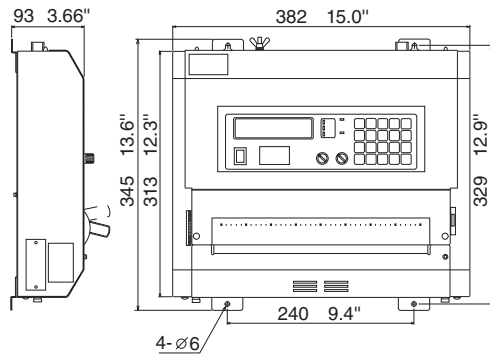

SPECIFICATIONS

PRODUCT NAME FACSIMILE RECEIVER

RECEIVER CHARACTERISTICS

Frequency Range 2-25 MHz in 100 Hz steps
Number of Channels 150 pre-programmed channels and 164 channels for memory
Receiving System Synthesized double super heterodyne
Mode of Reception F3C
Sensitivity Less than 2 V at 20 dB SINAD
Tuning Monitor 3 LEDs indicate whether the frequency is properly received or that it should be moved up or down.

RECORDER CHARACTERISTICS

Recording System Thermal head printing. Thermal recording paper (257 mm x 30 m) with effective width of 252 mm
Scanning Speed 60, 90 or 120 rpm
I.O.C. 576 or 288
Gradation 9 gradations
Phase Control Automatic or manual
External Input Signal Level 0 dBm at 600 ohms
Operation Automatic or manual
Automatic start/stop by W.M.O. remote control signal
Schedule Timer: 16 programs/week

POWER SUPPLY

(please specify when placing a purchase order)

AC model: 100/115/200/230 VAC: 0.3/0.26/0.15/0.13 A
DC model: 12-24 VDC: 2.3-1.15 A

Environment

Temperature: -10C to +50C

EQUIPMENT LIST

Standard

1. Receiver Unit (1 roll of thermal paper inset) FAX-410 1 unit
2. Installation Materials and Standard Spare Parts 1 set

Option

1. Pre-amp unit FAX-5 with 1 m or 15 m cable
2. Whip Antenna for FAX-5 04S4176
3. Extension Kit for Antenna Cable OP04-2 10/20/30/40/50 m
4. Whip Antenna FAW-6R2/FAW-6R2A (6 m)
5. Junction Box ARD-1
6. Recording Paper

Receiver Unit

FAX-410 7.4 kg 16.3 lb

Preamp Unit (option)

FAX-5 1.3 kg 2.9 lb