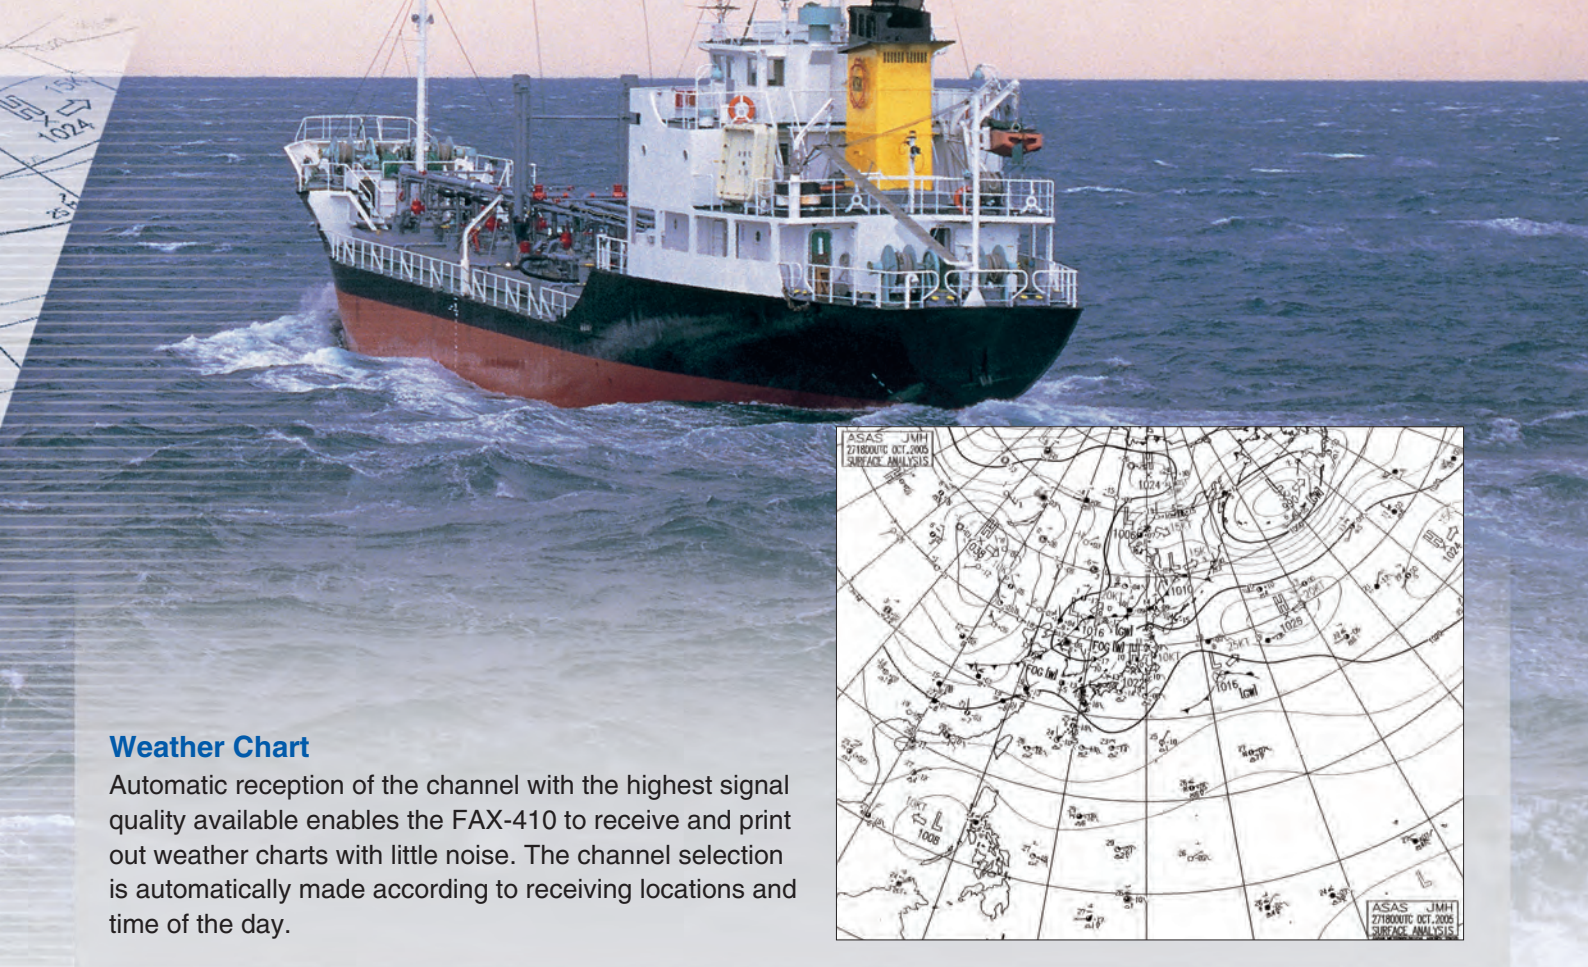

Facsimile receiver gathers and generates crucial weather conditions at sea

Weather Chart

Automatic reception of the channel with the highest signal quality available enables the FAX-410 to receive and print out weather charts with little noise. The channel selection is automatically made according to receiving locations and time of the day.