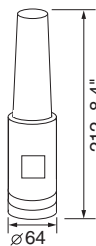

SPECIFICATIONS

PRODUCT NAME FACSIMILE RECEIVER

RECEIVER CHARACTERISTICS

Frequency Range 2-25 MHz in 100 Hz steps
Number of Channels 150 pre-programmed channels and 164 channels for memory
Receiving System Synthesized double super heterodyne
Mode of Reception F3C
Sensitivity Less than 2 V at 20 dB SINAD
Tuning Monitor 3 LEDs indicate whether the frequency is properly received or that it should be moved up or down.

RECORDER CHARACTERISTICS

Recording System Thermal head printing. Thermal recording paper (257 mm x 30 m) with effective width of 252 mm
Scanning Speed 60, 90 or 120 rpm
I.O.C. 576 or 288
Gradation 9 gradations
Phase Control Automatic or manual
External Input Signal Level 0 dBm at 600 ohms
Operation Automatic or manual
Automatic start/stop by W.M.O. remote control signal
Schedule Timer: 16 programs/week

POWER SUPPLY

(please specify when placing a purchase order)

AC model: 100/115/200/230 VAC: 0.3/0.26/0.15/0.13 A
DC model: 12-24 VDC: 2.3-1.15 A

Environment

Temperature: -10C to +50C

EQUIPMENT LIST

Standard

1. Receiver Unit (1 roll of thermal paper inset) FAX-410 1 unit
2. Installation Materials and Standard Spare Parts 1 set

Option

1. Pre-amp unit FAX-5 with 1 m or 15 m cable
2. Whip Antenna for FAX-5 04S4176
3. Extension Kit for Antenna Cable OP04-2 10/20/30/40/50 m
4. Whip Antenna FAW-6R2/FAW-6R2A (6 m)
5. Junction Box ARD-1
6. Recording Paper

Receiver Unit

FAX-410 7.4 kg 16.3 lb

Preamp Unit (option)

FAX-5 1.3 kg 2.9 lb

INTERCONNECTION DIAGRAM

All brand and product names are registered trademarks, trademarks or service marks of their respective holders.
SPECIFICATIONS SUBJECT TO CHANGE WITHOUT NOTICE

FURUNO ELECTRIC CO., LTD.
Japan | www.furuno.com

FURUNO U.S.A., INC.
U.S.A. | www.furunousa.com