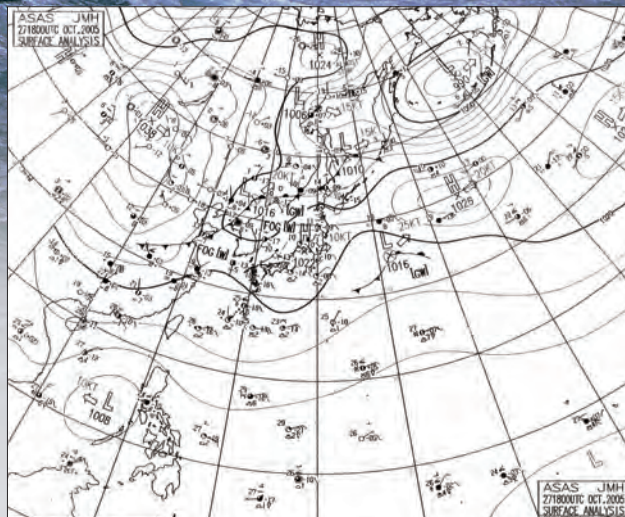

Facsimile receiver gathers and generates crucial weather conditions at sea

Weather Chart

Automatic reception of the channel with the highest signal quality available enables the FAX-410 to receive and print out weather charts with little noise. The channel selection is automatically made according to receiving locations and time of the day.

Front Panel

LCD

The LCD on the front panel can display two lines of 32 characters. 4 levels of backlight brightness of the LCD can be selected according to the lighting conditions of the bridge area simply by pressing DIM key.

Tuning Indicator 3 LEDs indicate the reception status illustrating whether the frequency is properly tuned or it should be moved up or down.

Synchronization Setting

When printed weather charts and satellite images glide to left or right, synchronization can be adjusted by a SYNC knob.

Keys

Operational setting can be configured with combinational use of operation keys and ten keys on the front panel. The following is the brief introduction to the operational setting of the FAX-410.

- **PRG** Mode selection
- **DIM** Backlight brightness setting
- **SPD** Selection of scanning speed
- **IOC** Switching of IOC
- **FRQ** Switching to the frequency mode and frequency selection
- **CH** Switching to the channel mode and channel selection
- **REV** Reversing black-white in recording
- **RCD** Start/stop recording